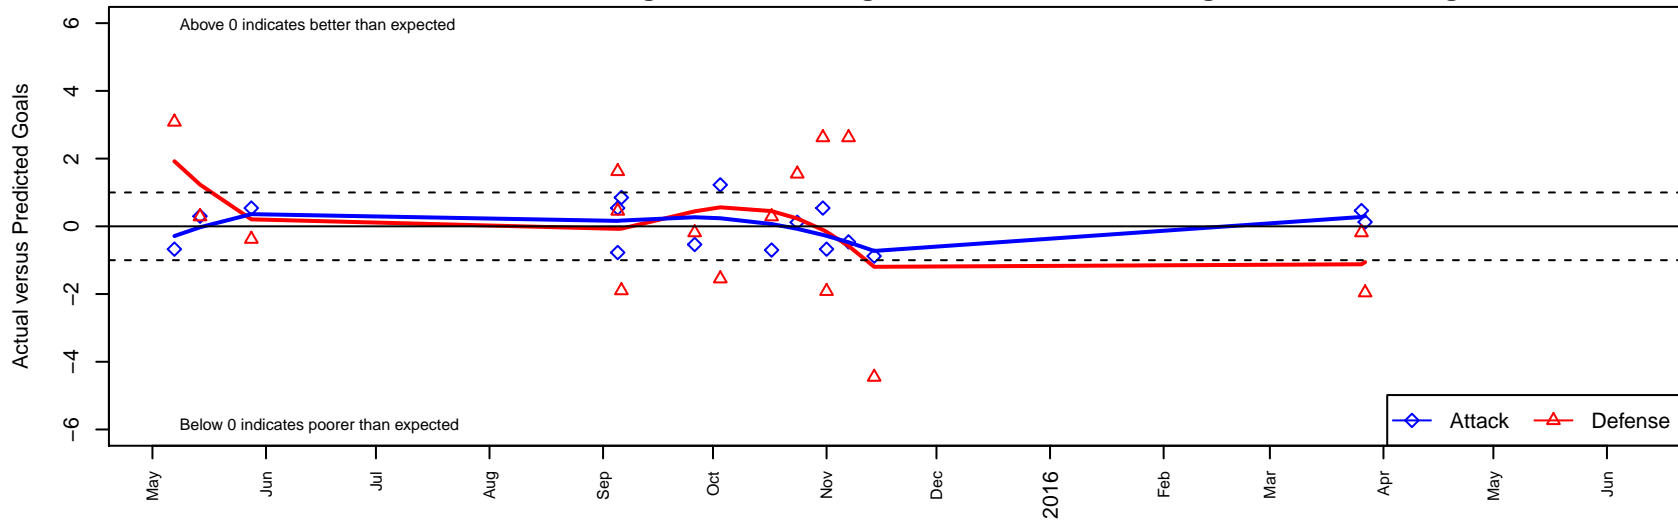

Fraser Valley Selects 2000B

, BC
 B00 total strength=1444
 attack=11.67 defense=7.46
 fall league = BCSPL 2000 U15
 spr league = Spr BCSPL 2000 U16

alt names used:
 Fraser Valley Premier
 Fraser Valley Premier

Venues played:
 2015 Spr BCSPL 2000 U16
 2015 SX Cup U16
 2015 BCSPL 2000 U15
 2015 Whitecaps Invitational U16

Fraser Valley Selects 2000B
 Dots are actual minus expected GF (blue circles) and GA (red triangles).
 Blue line is smoothed change in attack strength. Red is smoothed change in defense strength.

**attack and defense variance (black dot)
relative to other teams
and top 10 in region**

**attack and defense rating
relative to others at age
and all opponents in last 13 months**

**attack and defense rating
relative to others at age
and all opponents in last 13 months**

Performance relative to 13 month average

average number of goals per game relative to expected

Performance relative to 13 month average

average number of goals per game relative to expected

lot. A=Neither has attack advantage, B=Opponent has both attack and defense advantage, C=Opponent has both attack and defense disadvantage, D=Both have