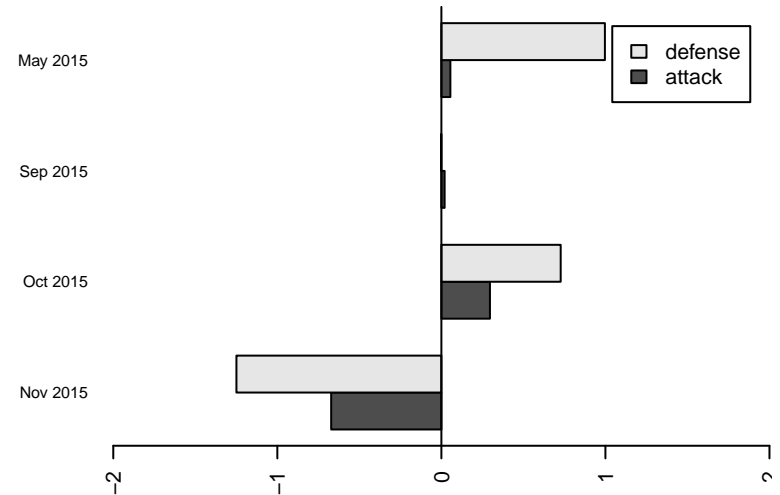

Venues played:
 2015 Spr BCSPL 2000 U16
 2015 SX Cup U16
 2015 BCSPL 2000 U15
 2015 Whitecaps Invitational U16

Fraser Valley Selects 2000B
 Dots are actual minus expected GF (blue circles) and GA (red triangles).
 Blue line is smoothed change in attack strength. Red is smoothed change in defense strength.

**attack and defense variance (black dot)
relative to other teams
and top 10 in region**

**attack and defense rating
relative to others at age
and all opponents in last 13 months**

**attack and defense rating
relative to others at age
and all opponents in last 13 months**

Performance relative to 13 month average

average number of goals per game relative to expected

Performance relative to 13 month average

average number of goals per game relative to expected

lot. A=Neither has attack advantage, B=Opponent has both attack and defense advantage, C=Opponent has both attack and defense disadvantage, D=Both have