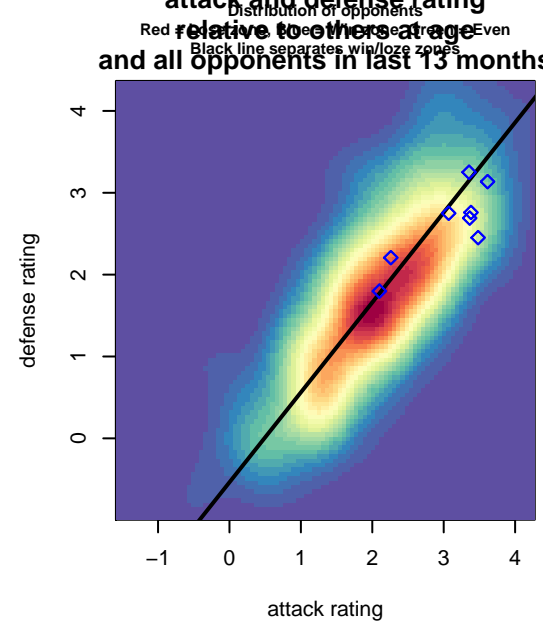

Fraser Valley Selects 2000B

, BC
 B00 total strength=1444
 attack=11.67 defense=7.46
 fall league = BCSPL 2000 U15
 spr league = Spr BCSPL 2000 U16

alt names used:
 Fraser Valley Premier
 Fraser Valley Premier

Venues played:
 2015 Spr BCSPL 2000 U16
 2015 SX Cup U16
 2015 BCSPL 2000 U15
 2015 Whitecaps Invitational U16

Fraser Valley Selects 2000B
 Dots are actual minus expected GF (blue circles) and GA (red triangles).
 Blue line is smoothed change in attack strength. Red is smoothed change in defense strength.

**attack and defense variance (black dot)
relative to other teams
and top 10 in region**

**attack and defense rating
relative to others at age
and all opponents in last 13 months**

**attack and defense rating
relative to others at age
and all opponents in last 13 months**

Performance relative to 13 month average

average number of goals per game relative to expected

Performance relative to 13 month average

average number of goals per game relative to expected

lot. A=Neither has attack advantage, B=Opponent has both attack and defense advantage, C=Opponent has both attack and defense disadvantage, D=Both have